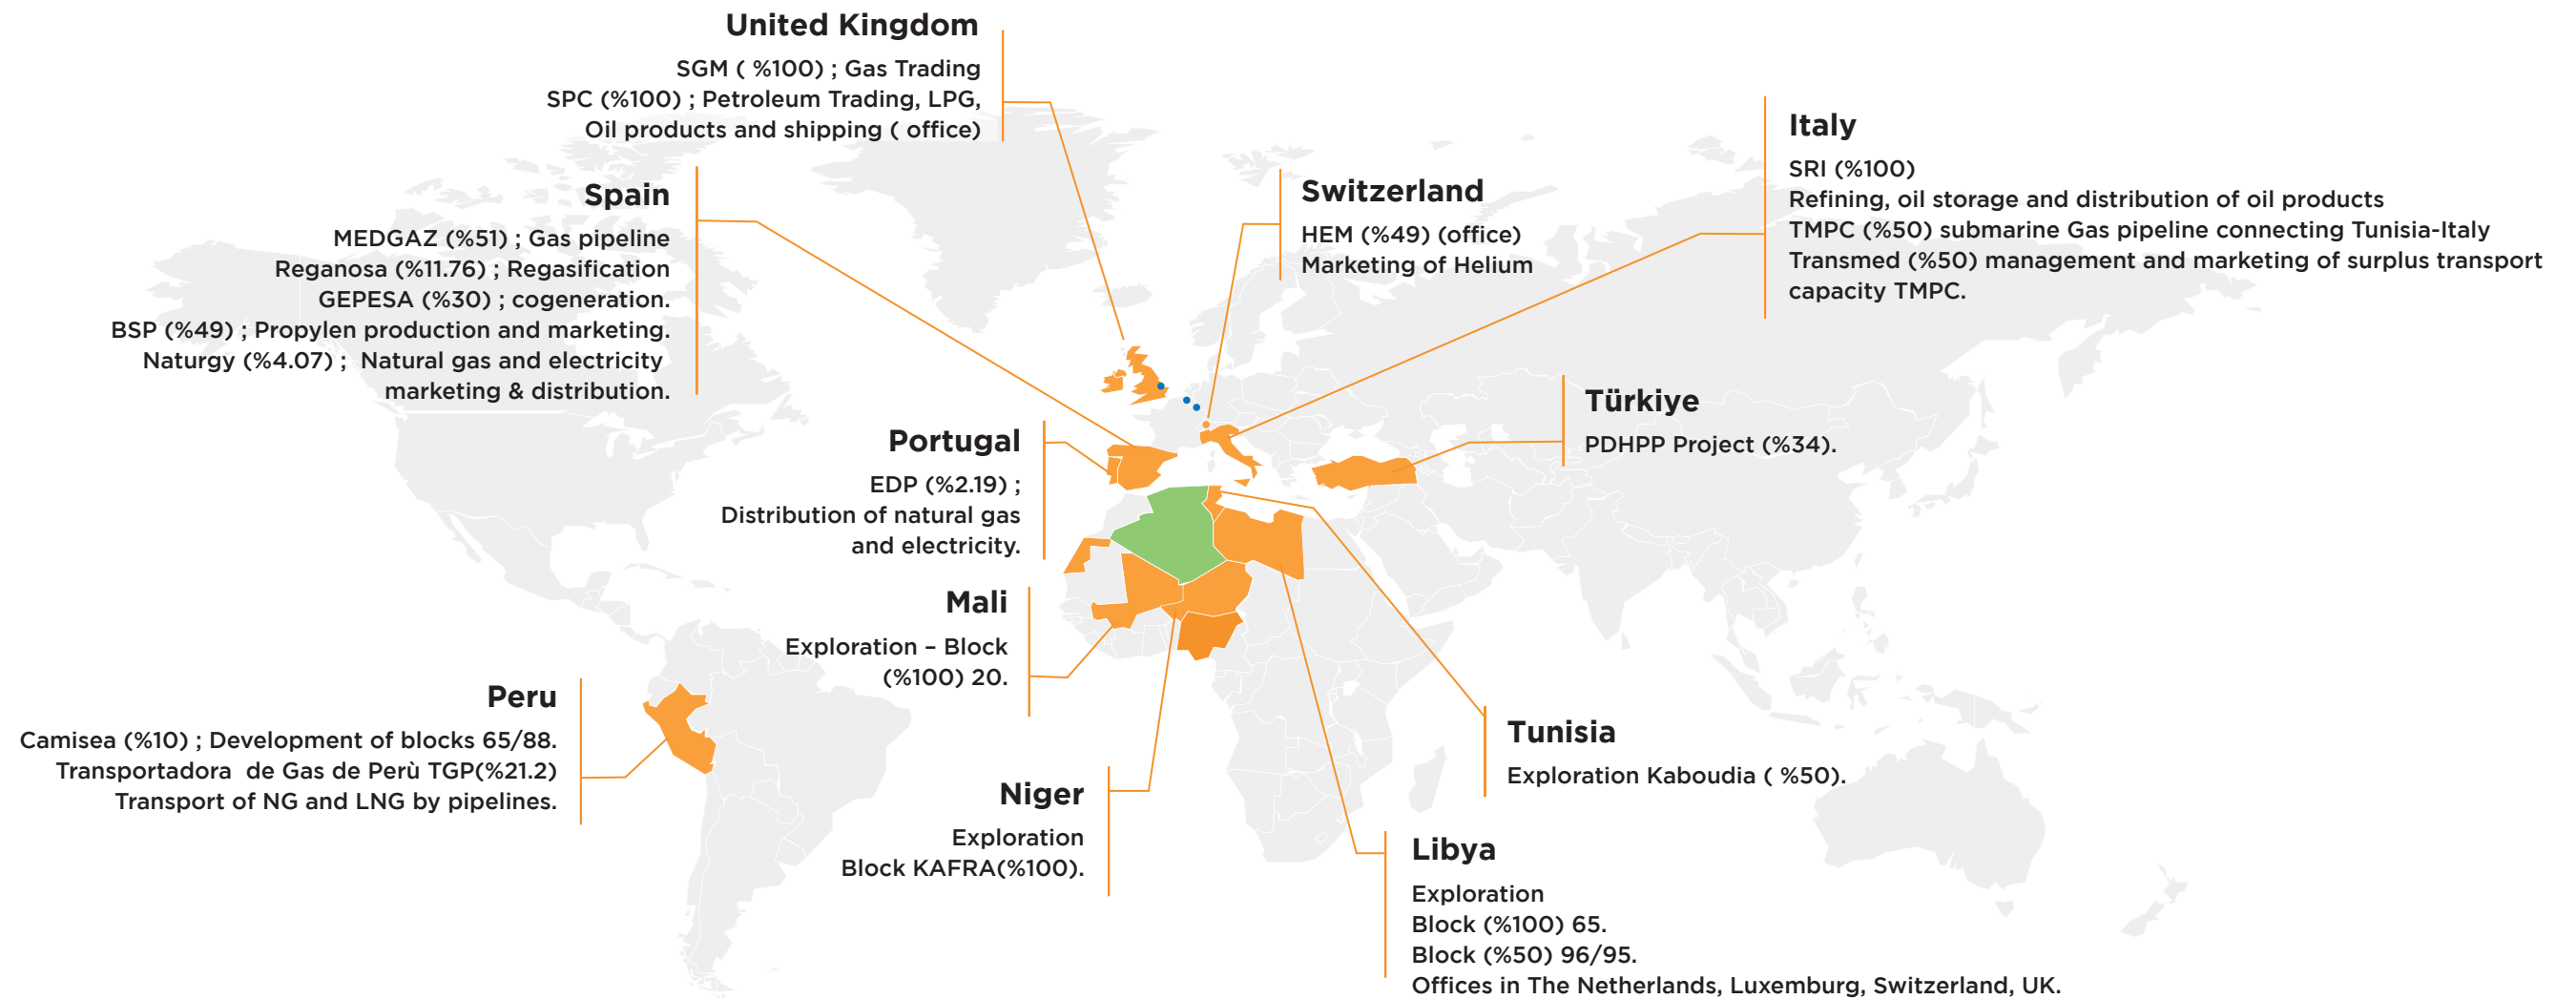

## SONATRACH GLOBAL PRESENCE

- Offices: Netherlands, Luxemburg, Switzerland, UK